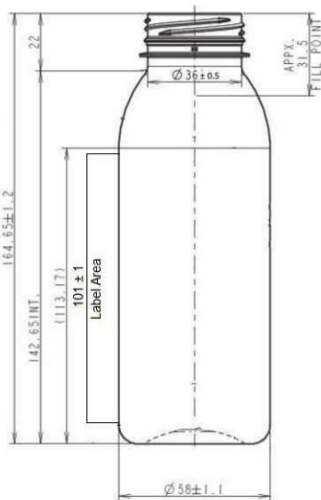

Bobby 330

General info

Item no. (SKU):	LS1031019102
Family / Range:	Bobby
Capacity:	330ml
Neck:	38mm 3-Start
Weight:	21
Shape:	Round
Material:	PET
Colour:	
Print Areas:	
Country of Origin:	Lithuania

Packaging Info

Packed in Boxes

Box Dimensions (mm):	594 x 394 x 448
Quantity per box (pcs):	150
Boxes per pallet (pcs):	20
Quantity per pallet (pcs):	3000
Net weight (kg):	63
Gross weight (kg):	86
Pallet height (mm):	2400

Packed in PE bags on trays (Full pallet)

Tray dimensions (mm):	1200 x 800 x 50
Quantity per tray (pcs):	272
Quantity per PE bag (pcs):	136
PE bags per tray (pcs):	2
Trays per pallet (pcs):	13
Quantity per pallet (pcs):	3536
Net weight (kg):	74
Gross weight (kg):	88
Pallet height (mm):	2400